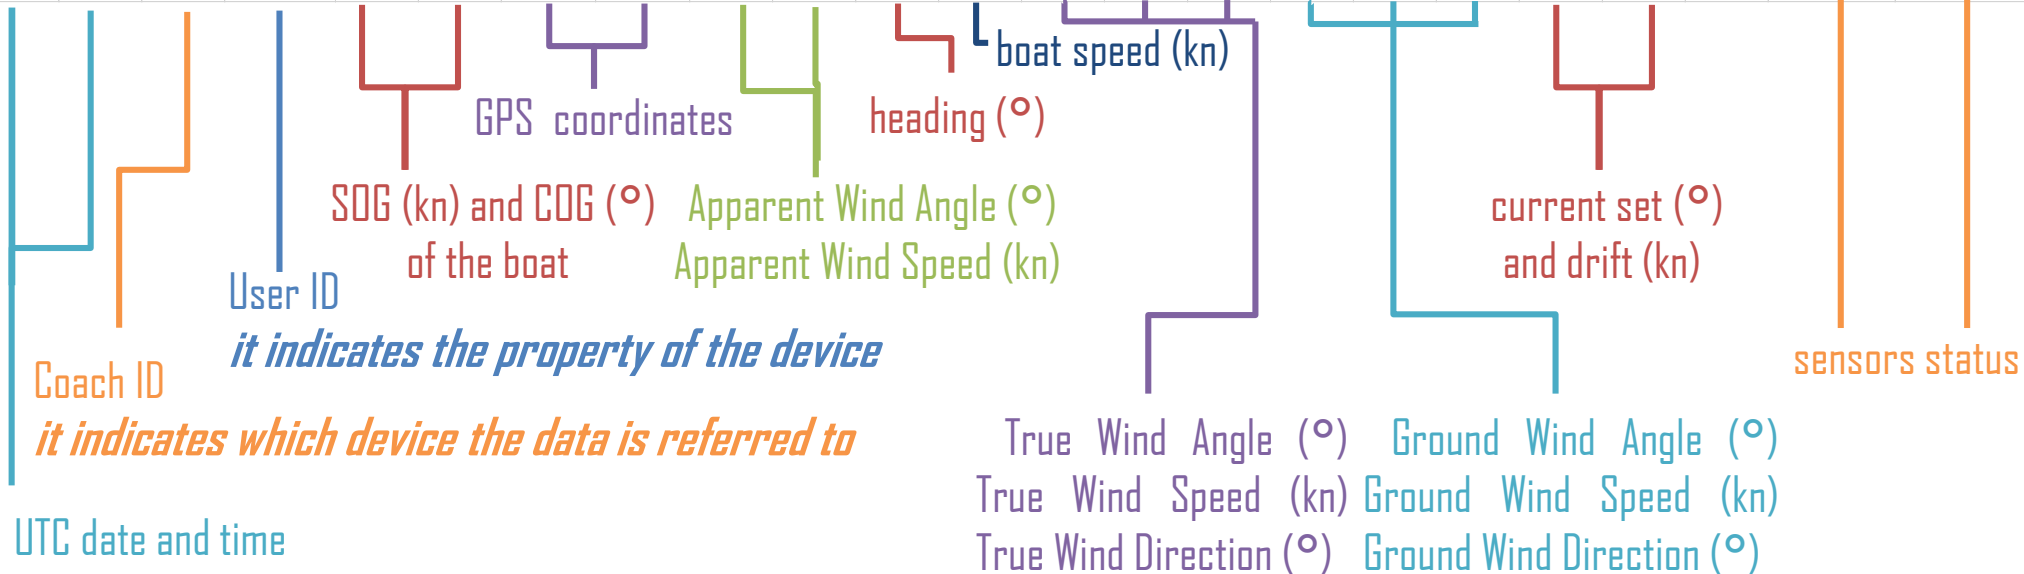

Select the desired file.

DATA FORMAT

IOS LOG FILE

Select the .txt file **COACH** and open it with excel (or similar).

You can see the following data:

Date	Time	CoachID	UserID	COG	SOG	LAT	LON	AWA	AWS	HDG	BS	TWA	TWS	TWD	GWA	GWS	GWD	SET	DRIFT	TG	WIND_SENSOR	SENSOR_FROZEN
31/07/2020	11:51:03	243	5d0376d4682	115.74	0.00	46.089.837	13.230.088	1.15	0.00	289.34	0.00	1.15	0.00	303.67	179.91	0.00	116.31	0.00	0.00	GROUND	FRESH	FRESH
31/07/2020	11:51:04	243	5d0376d4682	115.74	0.00	46.089.837	13.230.088	1.15	0.00	289.34	0.00	1.15	0.00	303.09	179.91	0.00	115.74	0.00	0.00	GROUND	FRESH	FRESH
31/07/2020	11:51:05	243	5d0376d4682	115.74	0.00	46.089.837	13.230.088	1.15	0.00	288.77	0.00	1.15	0.00	302.52	179.91	0.00	115.16	0.00	0.00	GROUND	FRESH	FRESH
31/07/2020	11:51:06	243	5d0376d4682	115.74	0.00	46.089.837	13.230.088	1.15	0.00	288.77	0.00	1.15	0.00	302.52	179.91	0.00	114.59	0.00	0.00	GROUND	FRESH	FRESH
31/07/2020	11:51:07	243	5d0376d4682	115.74	0.00	46.089.837	13.230.088	1.15	0.00	288.77	0.00	1.15	0.00	301.95	179.91	0.00	114.02	0.00	0.00	GROUND	FRESH	FRESH
31/07/2020	11:51:08	243	5d0376d4682	115.74	0.00	46.089.837	13.230.088	1.15	0.00	288.77	0.00	1.15	0.00	301.38	179.91	0.00	113.45	0.00	0.00	GROUND	FRESH	FRESH
31/07/2020	11:51:09	243	5d0376d4682	115.74	0.00	46.089.837	13.230.088	1.15	0.00	289.34	0.00	1.15	0.00	300.80	179.91	0.00	112.87	0.00	0.00	GROUND	FRESH	FRESH
31/07/2020	11:51:10	243	5d0376d4682	115.74	0.00	46.089.837	13.230.088	1.15	0.00	289.34	0.00	1.15	0.00	300.23	179.91	0.00	112.87	0.00	0.00	GROUND	FRESH	FRESH
31/07/2020	11:51:11	243	5d0376d4682	115.74	0.00	46.089.837	13.230.088	1.15	0.00	289.34	0.00	1.15	0.00	300.23	179.91	0.00	112.30	0.00	0.00	GROUND	FRESH	FRESH
31/07/2020	11:51:12	243	5d0376d4682	115.74	0.00	46.089.837	13.230.088	1.15	0.00	289.34	0.00	1.15	0.00	299.66	179.91	0.00	111.73	0.00	0.00	GROUND	FRESH	FRESH
31/07/2020	11:51:13	243	5d0376d4682	115.74	0.00	46.089.837	13.230.088	1.15	0.00	288.77	0.00	1.15	0.00	299.08	179.91	0.00	111.73	0.00	0.00	GROUND	FRESH	FRESH
31/07/2020	11:51:14	243	5d0376d4682	115.74	0.00	46.089.837	13.230.088	1.15	0.00	288.77	0.00	1.15	0.00	299.08	179.91	0.00	111.15	0.00	0.00	GROUND	FRESH	FRESH
31/07/2020	11:51:15	243	5d0376d4682	115.74	0.00	46.089.837	13.230.088	1.15	0.00	288.77	0.00	1.15	0.00	298.51	179.91	0.00	111.15	0.00	0.00	GROUND	FRESH	FRESH
31/07/2020	11:51:16	243	5d0376d4682	115.74	0.00	46.089.837	13.230.088	1.15	0.00	288.77	0.00	1.15	0.00	297.94	179.91	0.00	111.15	0.00	0.00	GROUND	FRESH	FRESH
31/07/2020	11:51:17	243	5d0376d4682	115.74	0.00	46.089.837	13.230.088	1.15	0.00	288.77	0.00	1.15	0.00	297.94	179.91	0.00	110.58	0.00	0.00	GROUND	FRESH	FRESH
31/07/2020	11:51:18	243	5d0376d4682	115.74	0.00	46.089.837	13.230.088	1.15	0.00	288.77	0.00	1.15	0.00	297.37	179.91	0.00	110.58	0.00	0.00	GROUND	FRESH	FRESH
31/07/2020	11:51:19	243	5d0376d4682	115.74	0.00	46.089.837	13.230.088	1.15	0.00	288.77	0.00	1.15	0.00	297.37	179.91	0.00	110.58	0.00	0.00	GROUND	FRESH	FRESH